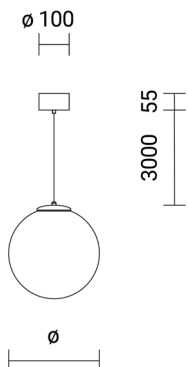

Application: offices, shops, entrance halls, apartments
Housing: aluminium, painted structure, mat
Color (.XX):
 White RAL9016 (.01)
 Grey RAL9006 (.02)
 Black RAL9005 (.03)
 White RAL9016/Black RAL9005 (.24)
Optics: glass lampshade
Source: LED, CRI>90, lifetime (L80B10) 60,000 operating hours (.YYY - 930; 940)
Power supply: complete with power supply ON/OFF or DALI

The luminaire equipped with electrical suspension set and a 3000mm long braided power cord.

Ref. no.	Name	Diameter	Light source	Power	Luminous flux	Color temperature	CRI	Efficacy	Power supply
10.073.3001.XX	GOLF	200mm	E27	-	-	3000K/4000K	>90	-	-
10.073.3002.XX	GOLF	300mm	E27	-	-	3000K/4000K	>90	-	-
10.073.3003.XX.YYY	GOLF	300mm	LED	19W	1600lm	3000K/4000K	>90	85lm/W	ON/OFF
10.073.3003.XX.YYY.DALI	GOLF	300mm	LED	19W	1600lm	3000K/4000K	>90	85lm/W	DALI
10.073.3004.XX	GOLF	400mm	E27	-	-	3000K/4000K	>90	-	-
10.073.3005.XX.YYY	GOLF	400mm	LED	19W	1600lm	3000K/4000K	>90	85lm/W	ON/OFF
10.073.3005.XX.YYY.DALI	GOLF	400mm	LED	19W	1600lm	3000K/4000K	>90	85lm/W	DALI
10.073.3006.XX	GOLF	500mm	E27	-	-	3000K/4000K	>90	-	-
10.073.3007.XX.YYY	GOLF	500mm	LED	19W	1600lm	3000K/4000K	>90	85lm/W	ON/OFF
10.073.3007.XX.YYY.DALI	GOLF	500mm	LED	19W	1600lm	3000K/4000K	>90	85lm/W	DALI