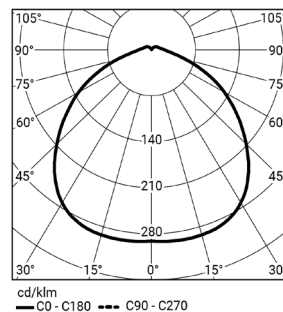

Lifetime: L90B20 50000h

Color rendering index CRI: >80

Color temperature: 3000K

Power supply: ON/OFF, DIM

Code	Optic	Power	Luminous flux	Efficacy	Control
36.0151.XX.830.DIM	119°	31W	2300lm	74lm/W	ON/OFF, DIM

.XX - Luminaire color

The data given in the table refer to LED 3000K CRI>80

All dimensions and technical data provided are for guidance purposes only. Actual data may differ slightly due to the production process. In particular specifications such as power, lumen output and weight are subject to measurement tolerances and may differ slightly depending on the product variant. Pictures are used to illustrate products and colours. Finish, colour and appearance of the Optic are dependant on the chosen luminaire and can look differently than on the picture. Spectra Lighting reserves the right to change the presented materials and product specifications without prior notice