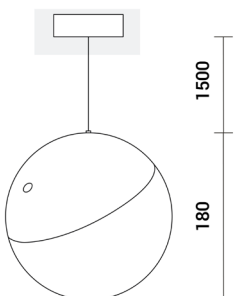

Lifetime: L90B20 50000h

Color rendering index CRI: >80

Color temperature: 3000K

Power supply: ON/OFF, DIM

Code	Optic	Power	Luminous flux	Efficacy	Control
36.0151.XX.830.DIM	119°	31W	2300lm	74lm/W	ON/OFF, DIM

.XX - Luminaire color

The data given in the table refer to LED 3000K CRI>80

All dimensions and technical data provided are for guidance purposes only. Actual data may differ slightly due to the production process. In particular specifications such as power, lumen output and weight are subject to measurement tolerances and may differ slightly depending on the product variant. Pictures are used to illustrate products and colours. Finish, colour and appearance of the Optic are dependant on the chosen luminaire and can look differently than on the picture. Spectra Lighting reserves the right to change the presented materials and product specifications without prior notice