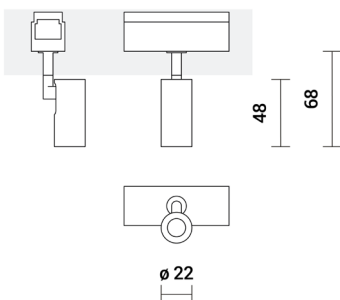

.XX - Luminaire color

The data given in the table refer to LED 3000K CRI>80

All dimensions and technical data provided are for guidance purposes only. Actual data may differ slightly due to the production process. In particular specifications such as power, lumen output and weight are subject to measurement tolerances and may differ slightly depending on the product variant. Pictures are used to illustrate products and colours. Finish, colour and appearance of the Optic are dependant on the chosen luminaire and can look differently than on the picture. Spectra Lighting reserves the right to change the presented materials and product specifications without prior notice