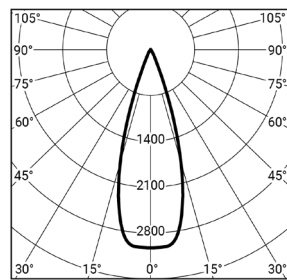

.XX - Luminaire color

The data given in the table refer to LED 3000K CRI>80

Spot
21°

Medium
34°

Wide Flood
42°

All dimensions and technical data provided are for guidance purposes only. Actual data may differ slightly due to the production process. In particular specifications such as power, lumen output and weight are subject to measurement tolerances and may differ slightly depending on the product variant. Pictures are used to illustrate products and colours. Finish, colour and appearance of the Optic are dependant on the chosen luminaire and can look differently than on the picture. Spectra Lighting reserves the right to change the presented materials and product specifications without prior notice

Lifetime: L90B20 50000h

Color rendering index CRI: >80

Color temperature: 3000K

Power supply: ON/OFF; DALI

Code	Optic	Power	Luminous flux	Efficacy	Control
36.0146.XX.830	34°	21W	1600lm	76lm/W	ON/OFF
36.0146.XX.830.DALI	34°	21W	1600lm	76lm/W	DALI