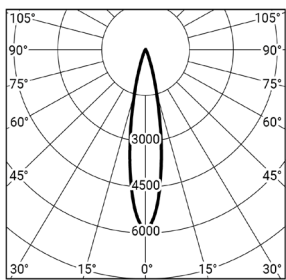

.XX - Luminaire color

The data given in the table refer to LED 3000K CRI>80

Spot
21°

Medium
34°

Wide Flood
42°

All dimensions and technical data provided are for guidance purposes only. Actual data may differ slightly due to the production process. In particular specifications such as power, lumen output and weight are subject to measurement tolerances and may differ slightly depending on the product variant. Pictures are used to illustrate products and colours. Finish, colour and appearance of the Optic are dependant on the chosen luminaire and can look differently than on the picture. Spectra Lighting reserves the right to change the presented materials and product specifications without prior notice

Lifetime: L90B20 50000h

Color rendering index CRI: >80

Color temperature: 3000K

Power supply: ON/OFF; DALI

Code	Optic	Power	Luminous flux	Efficacy	Control
36.0146.XX.830	34°	21W	1600lm	76lm/W	ON/OFF
36.0146.XX.830.DALI	34°	21W	1600lm	76lm/W	DALI