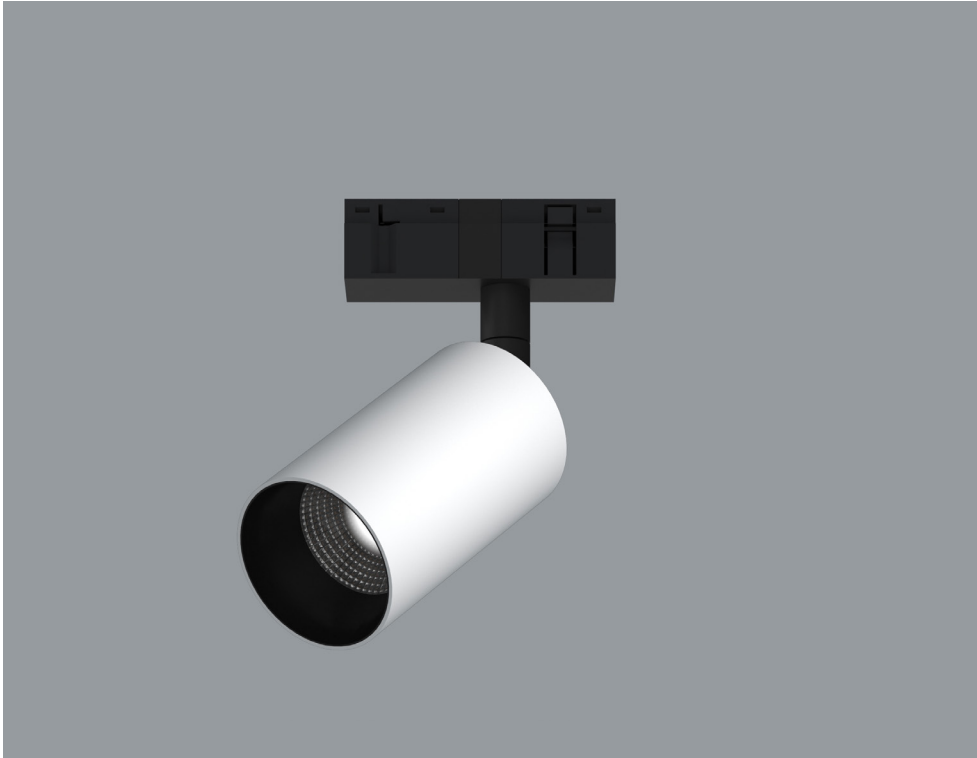

Application: offices, shops, entrance lobbies, apartments

Housing: die-cast aluminum, painted, mat

Optic: Lens

(XX) Color:

(01) white,

(03) black,

(31) black ring/white body

Light source: 830

.XX - Luminaire color

The data given in the table refer to LED 3000K CRI>80

All dimensions and technical data provided are for guidance purposes only. Actual data may differ slightly due to the production process. In particular specifications such as power, lumen output and weight are subject to measurement tolerances and may differ slightly depending on the product variant. Pictures are used to illustrate products and colours. Finish, colour and appearance of the Optic are dependant on the chosen luminaire and can look differently than on the picture. Spectra Lighting reserves the right to change the presented materials and product specifications without prior notice