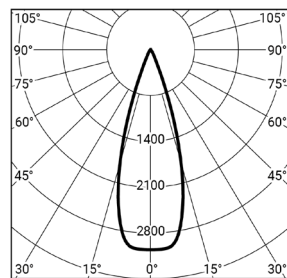

.XX - Luminaire color

The data given in the table refer to LED 3000K CRI>80

All dimensions and technical data provided are for guidance purposes only. Actual data may differ slightly due to the production process. In particular specifications such as power, lumen output and weight are subject to measurement tolerances and may differ slightly depending on the product variant. Pictures are used to illustrate products and colours. Finish, colour and appearance of the Optic are dependant on the chosen luminaire and can look differently than on the picture. Spectra Lighting reserves the right to change the presented materials and product specifications without prior notice

Lifetime: L90B20 50000h

Color rendering index CRI: >80

Color temperature: 3000K

Power supply: ON/OFF; DALI

Code	Optic	Power	Luminous flux	Efficacy	Control
36.0141.XX.830	34°	15W	1100lm	73lm/W	ON/OFF
36.0141.XX.830.DALI	34°	15W	1100lm	73lm/W	DALI

.XX - Luminaire color

The data given in the table refer to LED 3000K CRI>80

Spot
21°

Medium
34°

Wide Flood
42°

All dimensions and technical data provided are for guidance purposes only. Actual data may differ slightly due to the production process. In particular specifications such as power, lumen output and weight are subject to measurement tolerances and may differ slightly depending on the product variant. Pictures are used to illustrate products and colours. Finish, colour and appearance of the Optic are dependant on the chosen luminaire and can look differently than on the picture. Spectra Lighting reserves the right to change the presented materials and product specifications without prior notice