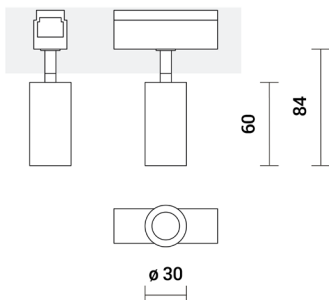

.XX - Luminaire color

The data given in the table refer to LED 3000K CRI>80

All dimensions and technical data provided are for guidance purposes only. Actual data may differ slightly due to the production process. In particular specifications such as power, lumen output and weight are subject to measurement tolerances and may differ slightly depending on the product variant. Pictures are used to illustrate products and colours. Finish, colour and appearance of the Optic are dependant on the chosen luminaire and can look differently than on the picture. Spectra Lighting reserves the right to change the presented materials and product specifications without prior notice