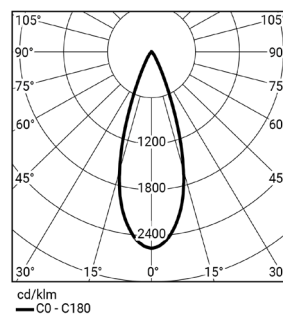

.XX - Luminaire color

The data given in the table refer to LED 3000K CRI>80

All dimensions and technical data provided are for guidance purposes only. Actual data may differ slightly due to the production process. In particular specifications such as power, lumen output and weight are subject to measurement tolerances and may differ slightly depending on the product variant. Pictures are used to illustrate products and colours. Finish, colour and appearance of the Optic are dependant on the chosen luminaire and can look differently than on the picture. Spectra Lighting reserves the right to change the presented materials and product specifications without prior notice

Lifetime: L90B20 50000h

Color rendering index CRI: >80

Color temperature: 3000K

Power supply: ON/OFF; DALI

Code	Optic	Power	Luminous flux	Efficacy	Control
36.0136.XX.830	37°	9W	550lm	61lm/W	ON/OFF
36.0136.XX.830.DALI	37°	9W	550lm	61lm/W	DALI