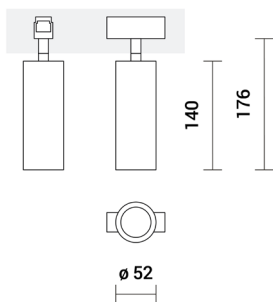

.XX - Luminaire color

The data given in the table refer to LED 3000K CRI>80

Spot
21°

Medium
34°

Wide Flood
42°

All dimensions and technical data provided are for guidance purposes only. Actual data may differ slightly due to the production process. In particular specifications such as power, lumen output and weight are subject to measurement tolerances and may differ slightly depending on the product variant. Pictures are used to illustrate products and colours. Finish, colour and appearance of the Optic are dependant on the chosen luminaire and can look differently than on the picture. Spectra Lighting reserves the right to change the presented materials and product specifications without prior notice