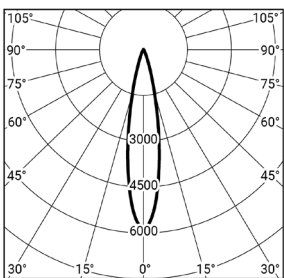

.XX - Luminaire color

The data given in the table refer to LED 3000K CRI>80

All dimensions and technical data provided are for guidance purposes only. Actual data may differ slightly due to the production process. In particular specifications such as power, lumen output and weight are subject to measurement tolerances and may differ slightly depending on the product variant. Pictures are used to illustrate products and colours. Finish, colour and appearance of the Optic are dependant on the chosen luminaire and can look differently than on the picture. Spectra Lighting reserves the right to change the presented materials and product specifications without prior notice

Lifetime: L90B20 50000h

Color rendering index CRI: >80

Color temperature: 3000K

Power supply: ON/OFF; DALI

Code	Optic	Power	Luminous flux	Efficacy	Control
36.0141.XX.830	34°	15W	1100lm	73lm/W	ON/OFF
36.0141.XX.830.DALI	34°	15W	1100lm	73lm/W	DALI

.XX - Luminaire color

The data given in the table refer to LED 3000K CRI>80

Spot
21°

Medium
34°

Wide Flood
42°

All dimensions and technical data provided are for guidance purposes only. Actual data may differ slightly due to the production process. In particular specifications such as power, lumen output and weight are subject to measurement tolerances and may differ slightly depending on the product variant. Pictures are used to illustrate products and colours. Finish, colour and appearance of the Optic are dependant on the chosen luminaire and can look differently than on the picture. Spectra Lighting reserves the right to change the presented materials and product specifications without prior notice