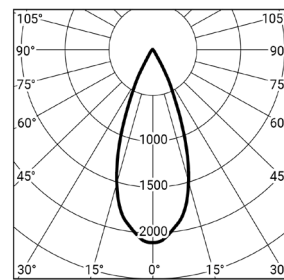

.XX - Luminaire color

The data given in the table refer to LED 3000K CRI>80

Spot
21°

Medium
34°

Wide Flood
42°

All dimensions and technical data provided are for guidance purposes only. Actual data may differ slightly due to the production process. In particular specifications such as power, lumen output and weight are subject to measurement tolerances and may differ slightly depending on the product variant. Pictures are used to illustrate products and colours. Finish, colour and appearance of the Optic are dependant on the chosen luminaire and can look differently than on the picture. Spectra Lighting reserves the right to change the presented materials and product specifications without prior notice