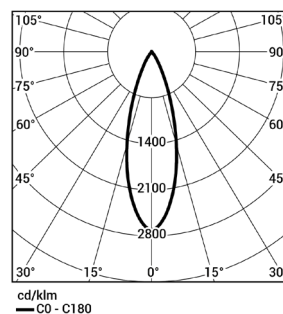

Lifetime: L90B20 50000h

Color rendering index CRI: >80

Color temperature: 3000K

Power supply: ON/OFF; DALI

Code	Optic	Power	Luminous flux	Efficacy	Control
36.0230.XX.830	27°	4W	160lm	40lm/W	ON/OFF
36.0230.XX.830.DALI	27°	4W	160lm	40lm/W	DALI

.XX - Luminaire color

The data given in the table refer to LED 3000K CRI>80

All dimensions and technical data provided are for guidance purposes only. Actual data may differ slightly due to the production process. In particular specifications such as power, lumen output and weight are subject to measurement tolerances and may differ slightly depending on the product variant. Pictures are used to illustrate products and colours. Finish, colour and appearance of the Optic are dependant on the chosen luminaire and can look differently than on the picture. Spectra Lighting reserves the right to change the presented materials and product specifications without prior notice