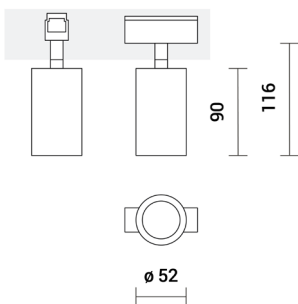

.XX - Luminaire color

The data given in the table refer to LED 3000K CRI>80

All dimensions and technical data provided are for guidance purposes only. Actual data may differ slightly due to the production process. In particular specifications such as power, lumen output and weight are subject to measurement tolerances and may differ slightly depending on the product variant. Pictures are used to illustrate products and colours. Finish, colour and appearance of the Optic are dependant on the chosen luminaire and can look differently than on the picture. Spectra Lighting reserves the right to change the presented materials and product specifications without prior notice

.XX - Luminaire color

The data given in the table refer to LED 3000K CRI>80

Spot
21°

Medium
34°

Wide Flood
42°

All dimensions and technical data provided are for guidance purposes only. Actual data may differ slightly due to the production process. In particular specifications such as power, lumen output and weight are subject to measurement tolerances and may differ slightly depending on the product variant. Pictures are used to illustrate products and colours. Finish, colour and appearance of the Optic are dependant on the chosen luminaire and can look differently than on the picture. Spectra Lighting reserves the right to change the presented materials and product specifications without prior notice