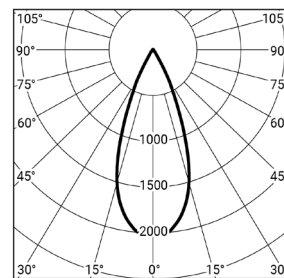

.XX - Luminaire color

The data given in the table refer to LED 3000K CRI>80

All dimensions and technical data provided are for guidance purposes only. Actual data may differ slightly due to the production process. In particular specifications such as power, lumen output and weight are subject to measurement tolerances and may differ slightly depending on the product variant. Pictures are used to illustrate products and colours. Finish, colour and appearance of the Optic are dependant on the chosen luminaire and can look differently than on the picture. Spectra Lighting reserves the right to change the presented materials and product specifications without prior notice

.XX - Luminaire color

The data given in the table refer to LED 3000K CRI>80

Spot
21°

Medium
34°

Wide Flood
42°

All dimensions and technical data provided are for guidance purposes only. Actual data may differ slightly due to the production process. In particular specifications such as power, lumen output and weight are subject to measurement tolerances and may differ slightly depending on the product variant. Pictures are used to illustrate products and colours. Finish, colour and appearance of the Optic are dependant on the chosen luminaire and can look differently than on the picture. Spectra Lighting reserves the right to change the presented materials and product specifications without prior notice