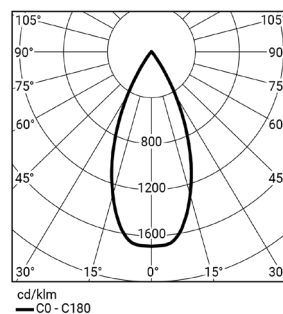

**Lifetime:** L90B20 50000h

**Color rendering index CRI:** >80

**Color temperature:** 3000K

**Power supply:** ON/OFF

Code	Optic	Power	Luminous flux	Efficacy	Control
<b>36.0122.XX.830</b>	47°	10W	510lm	51lm/W	ON/OFF

**.XX - Luminaire color**

The data given in the table refer to LED 3000K CRI>80

All dimensions and technical data provided are for guidance purposes only. Actual data may differ slightly due to the production process. In particular specifications such as power, lumen output and weight are subject to measurement tolerances and may differ slightly depending on the product variant. Pictures are used to illustrate products and colours. Finish, colour and appearance of the Optic are dependant on the chosen luminaire and can look differently than on the picture. Spectra Lighting reserves the right to change the presented materials and product specifications without prior notice

**Lifetime:** L90B20 50000h

**Color rendering index CRI:** >80

**Color temperature:** 3000K

**Power supply:** ON/OFF

Code	Optic	Power	Luminous flux	Efficacy	Control
<b>36.0123.XX.830</b>	34°	21W	1600lm	76lm/W	ON/OFF

**.XX - Luminaire color**

The data given in the table refer to LED 3000K CRI>80

**Spot**  
21°

**Medium**  
34°

**Wide Flood**  
42°

All dimensions and technical data provided are for guidance purposes only. Actual data may differ slightly due to the production process. In particular specifications such as power, lumen output and weight are subject to measurement tolerances and may differ slightly depending on the product variant. Pictures are used to illustrate products and colours. Finish, colour and appearance of the Optic are dependant on the chosen luminaire and can look differently than on the picture. Spectra Lighting reserves the right to change the presented materials and product specifications without prior notice