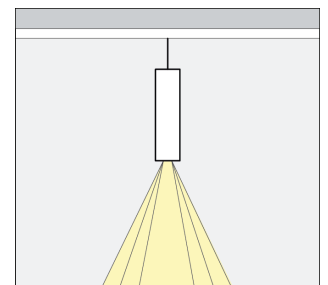

**.XX - Luminaire color**

The data given in the table refer to LED 3000K CRI>80

**Spot**  
21°

**Medium**  
34°

**Wide Flood**  
42°

All dimensions and technical data provided are for guidance purposes only. Actual data may differ slightly due to the production process. In particular specifications such as power, lumen output and weight are subject to measurement tolerances and may differ slightly depending on the product variant. Pictures are used to illustrate products and colours. Finish, colour and appearance of the Optic are dependant on the chosen luminaire and can look differently than on the picture. Spectra Lighting reserves the right to change the presented materials and product specifications without prior notice

INSIGHT LENS

---

<b>Code</b>	<b>Name</b>
<b>36.0181</b>	Lens Ø45mm Spot (1pc) (do opraw o średnicy zewnętrznej Ø52mm)

---

INSIGHT LENS

---

<b>Code</b>	<b>Name</b>
<b>36.0183</b>	Lens Ø45mm Wide Flood (1pc)

---