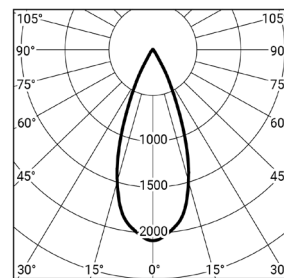

**.XX - Luminaire color**

The data given in the table refer to LED 3000K CRI>80

All dimensions and technical data provided are for guidance purposes only. Actual data may differ slightly due to the production process. In particular specifications such as power, lumen output and weight are subject to measurement tolerances and may differ slightly depending on the product variant. Pictures are used to illustrate products and colours. Finish, colour and appearance of the Optic are dependant on the chosen luminaire and can look differently than on the picture. Spectra Lighting reserves the right to change the presented materials and product specifications without prior notice

**Lifetime:** L90B20 50000h

**Color rendering index CRI:** >80

**Color temperature:** 3000K

**Power supply:** ON/OFF

Code	Optic	Power	Luminous flux	Efficacy	Control
<b>36.0123.XX.830</b>	34°	21W	1600lm	76lm/W	ON/OFF

**.XX - Luminaire color**

The data given in the table refer to LED 3000K CRI>80

**Spot**  
21°

**Medium**  
34°

**Wide Flood**  
42°

All dimensions and technical data provided are for guidance purposes only. Actual data may differ slightly due to the production process. In particular specifications such as power, lumen output and weight are subject to measurement tolerances and may differ slightly depending on the product variant. Pictures are used to illustrate products and colours. Finish, colour and appearance of the Optic are dependant on the chosen luminaire and can look differently than on the picture. Spectra Lighting reserves the right to change the presented materials and product specifications without prior notice

INSIGHT LENS

---

<b>Code</b>	<b>Name</b>
<b>36.0181</b>	Lens Ø45mm Spot (1pc) (do opraw o średnicy zewnętrznej Ø52mm)

---

INSIGHT LENS

---

<b>Code</b>	<b>Name</b>
<b>36.0183</b>	Lens Ø45mm Wide Flood (1pc)

---