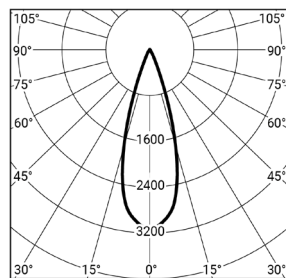

**Lifetime:** L90B20 50000h

**Color rendering index CRI:** >80

**Color temperature:** 3000K

**Power supply:** ON/OFF

Code	Optic	Power	Luminous flux	Efficacy	Control
<b>36.0122.XX.830</b>	47°	10W	510lm	51lm/W	ON/OFF

**.XX - Luminaire color**

The data given in the table refer to LED 3000K CRI>80

All dimensions and technical data provided are for guidance purposes only. Actual data may differ slightly due to the production process. In particular specifications such as power, lumen output and weight are subject to measurement tolerances and may differ slightly depending on the product variant. Pictures are used to illustrate products and colours. Finish, colour and appearance of the Optic are dependant on the chosen luminaire and can look differently than on the picture. Spectra Lighting reserves the right to change the presented materials and product specifications without prior notice

**Lifetime:** L90B20 50000h

**Color rendering index CRI:** >80

**Color temperature:** 3000K

**Power supply:** ON/OFF

Code	Optic	Power	Luminous flux	Efficacy	Control
<b>36.0123.XX.830</b>	34°	21W	1600lm	76lm/W	ON/OFF

**.XX - Luminaire color**

The data given in the table refer to LED 3000K CRI>80

**Spot**  
21°

**Medium**  
34°

**Wide Flood**  
42°

All dimensions and technical data provided are for guidance purposes only. Actual data may differ slightly due to the production process. In particular specifications such as power, lumen output and weight are subject to measurement tolerances and may differ slightly depending on the product variant. Pictures are used to illustrate products and colours. Finish, colour and appearance of the Optic are dependant on the chosen luminaire and can look differently than on the picture. Spectra Lighting reserves the right to change the presented materials and product specifications without prior notice