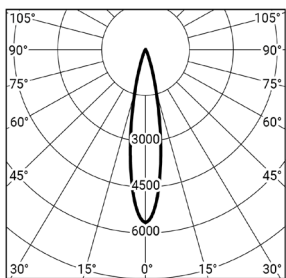

**Lifetime:** L90B20 50000h

**Color rendering index CRI:** >80

**Color temperature:** 3000K

**Power supply:** ON/OFF

Code	Optic	Power	Luminous flux	Efficacy	Control
<b>36.0122.XX.830</b>	47°	10W	510lm	51lm/W	ON/OFF

**.XX - Luminaire color**

The data given in the table refer to LED 3000K CRI>80

All dimensions and technical data provided are for guidance purposes only. Actual data may differ slightly due to the production process. In particular specifications such as power, lumen output and weight are subject to measurement tolerances and may differ slightly depending on the product variant. Pictures are used to illustrate products and colours. Finish, colour and appearance of the Optic are dependant on the chosen luminaire and can look differently than on the picture. Spectra Lighting reserves the right to change the presented materials and product specifications without prior notice

**Lifetime:** L90B20 50000h

**Color rendering index CRI:** >80

**Color temperature:** 3000K

**Power supply:** ON/OFF

Code	Optic	Power	Luminous flux	Efficacy	Control
<b>36.0123.XX.830</b>	34°	21W	1600lm	76lm/W	ON/OFF

**.XX - Luminaire color**

The data given in the table refer to LED 3000K CRI>80

**Spot**  
21°

**Medium**  
34°

**Wide Flood**  
42°

All dimensions and technical data provided are for guidance purposes only. Actual data may differ slightly due to the production process. In particular specifications such as power, lumen output and weight are subject to measurement tolerances and may differ slightly depending on the product variant. Pictures are used to illustrate products and colours. Finish, colour and appearance of the Optic are dependant on the chosen luminaire and can look differently than on the picture. Spectra Lighting reserves the right to change the presented materials and product specifications without prior notice