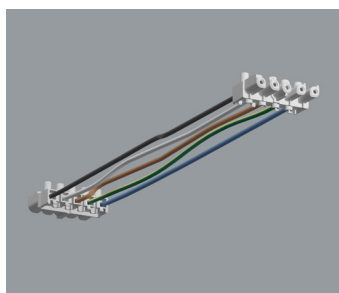

Pass-through wiring

Ref. no.	Name		
09.003.4500012	Pass-through wiring 2 xLED 5x0.75mm²	560mm	DALI
09.003.4500013	Pass-through wiring 3 xLED 5x0.75mm²	840mm	DALI
09.003.4500014	Pass-through wiring 4 xLED 5x0.75mm²	1120mm	DALI
09.003.4500015	Pass-through wiring 5 xLED 5x0.75mm²	1400mm	DALI
09.003.4500016	Pass-through wiring 6 xLED 5x0.75mm²	1680mm	DALI
09.003.4500017	Pass-through wiring 7 xLED 5x0.75mm²	1960mm	DALI
09.003.4500018	Pass-through wiring 8 xLED 5x0.75mm²	2240mm	DALI
09.003.4500031	Pass-through wiring 9 xLED 5x0.75mm²	2520mm	DALI
09.003.4500032	Pass-through wiring 10 xLED 5x0.75mm²	2800mm	DALI
09.003.4500033	Pass-through wiring 11 xLED 5x0.75mm²	3080mm	DALI
09.003.4500034	Pass-through wiring 12 xLED 5x0.75mm²	3360mm	DALI
09.003.4500035	Pass-through wiring 13 xLED 5x0.75mm²	3640mm	DALI
09.003.4500036	Pass-through wiring 14 xLED 5x0.75mm²	3920mm	DALI