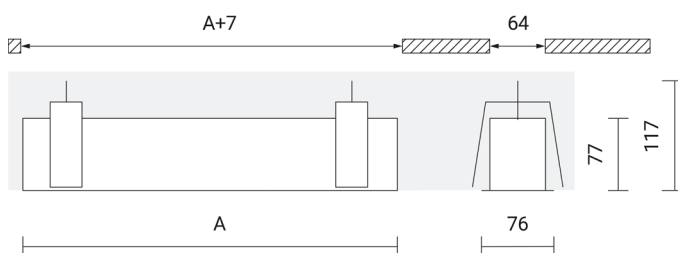

To obtain the total length of the fitting, the thickness of selected end caps should be added to the above dimensions - see accessories

.XX - luminaire colour

.YYY - CRI/Tb

The data given in the table refer to LED 3000K CRI>80