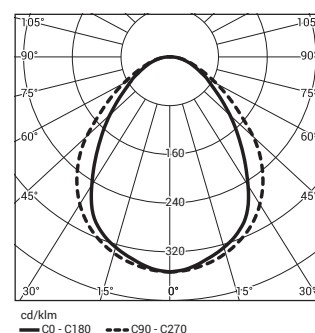

To obtain the total length of the fitting, the thickness of selected end caps should be added to the above dimensions - see accessories

.XX - luminaire colour

.YYY - CRI/Tb

The data given in the table refer to LED 3000K CRI>80