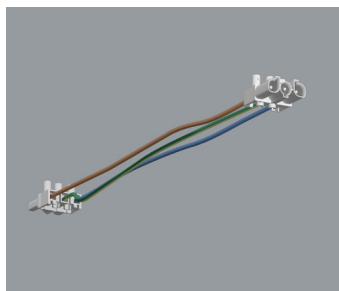

Linear connector

Ref. no.	09.003.2901.00
Weight	0,05 kg

Electrical suspension set

Ref. no.	Name		Weight
12.000.3011.XX	3x1.5mm ² , Ø70mm, L=1200mm	ON/OFF	0,2kg
12.000.3012.XX	3x1.5mm ² , Ø70mm, L=3000mm	ON/OFF	0,2kg
12.000.3013.XX	3x1.5mm ² , Ø70mm, L=5000mm	ON/OFF	0,2kg
12.000.3014.XX	5x1.5mm ² , Ø70mm, L=1200mm	DALI	0,2kg
12.000.3015.XX	5x1.5mm ² , Ø70mm, L=3000mm	DALI	0,2kg
12.000.3016.XX	5x1.5mm ² , Ø70mm, L=5000mm	DALI	0,2kg

Suspension set

Ref. no.	Name	Weight
70.0031	L=1200mm	0,08kg
70.0032	L=3000mm	0,08kg
70.0033	L=5000mm	0,08kg

Pass-through wiring

Ref. no.	Name		
09.003.4500002	Pass-through wiring 2 xLED 3x0.75mm ²	560mm	ON/OFF
09.003.4500003	Pass-through wiring 3 xLED 3x0.75mm ²	840mm	ON/OFF
09.003.4500004	Pass-through wiring 4 xLED 3x0.75mm ²	1120mm	ON/OFF
09.003.4500005	Pass-through wiring 5 xLED 3x0.75mm ²	1400mm	ON/OFF
09.003.4500006	Pass-through wiring 6 xLED 3x0.75mm ²	1680mm	ON/OFF
09.003.4500007	Pass-through wiring 7 xLED 3x0.75mm ²	1960mm	ON/OFF
09.003.4500008	Pass-through wiring 8 xLED 3x0.75mm ²	2240mm	ON/OFF
09.003.4500021	Pass-through wiring 9 xLED 3x0.75mm ²	2520mm	ON/OFF
09.003.4500022	Pass-through wiring 10 xLED 3x0.75mm ²	2800mm	ON/OFF
09.003.4500023	Pass-through wiring 11 xLED 3x0.75mm ²	3080mm	ON/OFF
09.003.4500024	Pass-through wiring 12 xLED 3x0.75mm ²	3360mm	ON/OFF
09.003.4500025	Pass-through wiring 13 xLED 3x0.75mm ²	3640mm	ON/OFF
09.003.4500026	Pass-through wiring 14 xLED 3x0.75mm ²	3920mm	ON/OFF